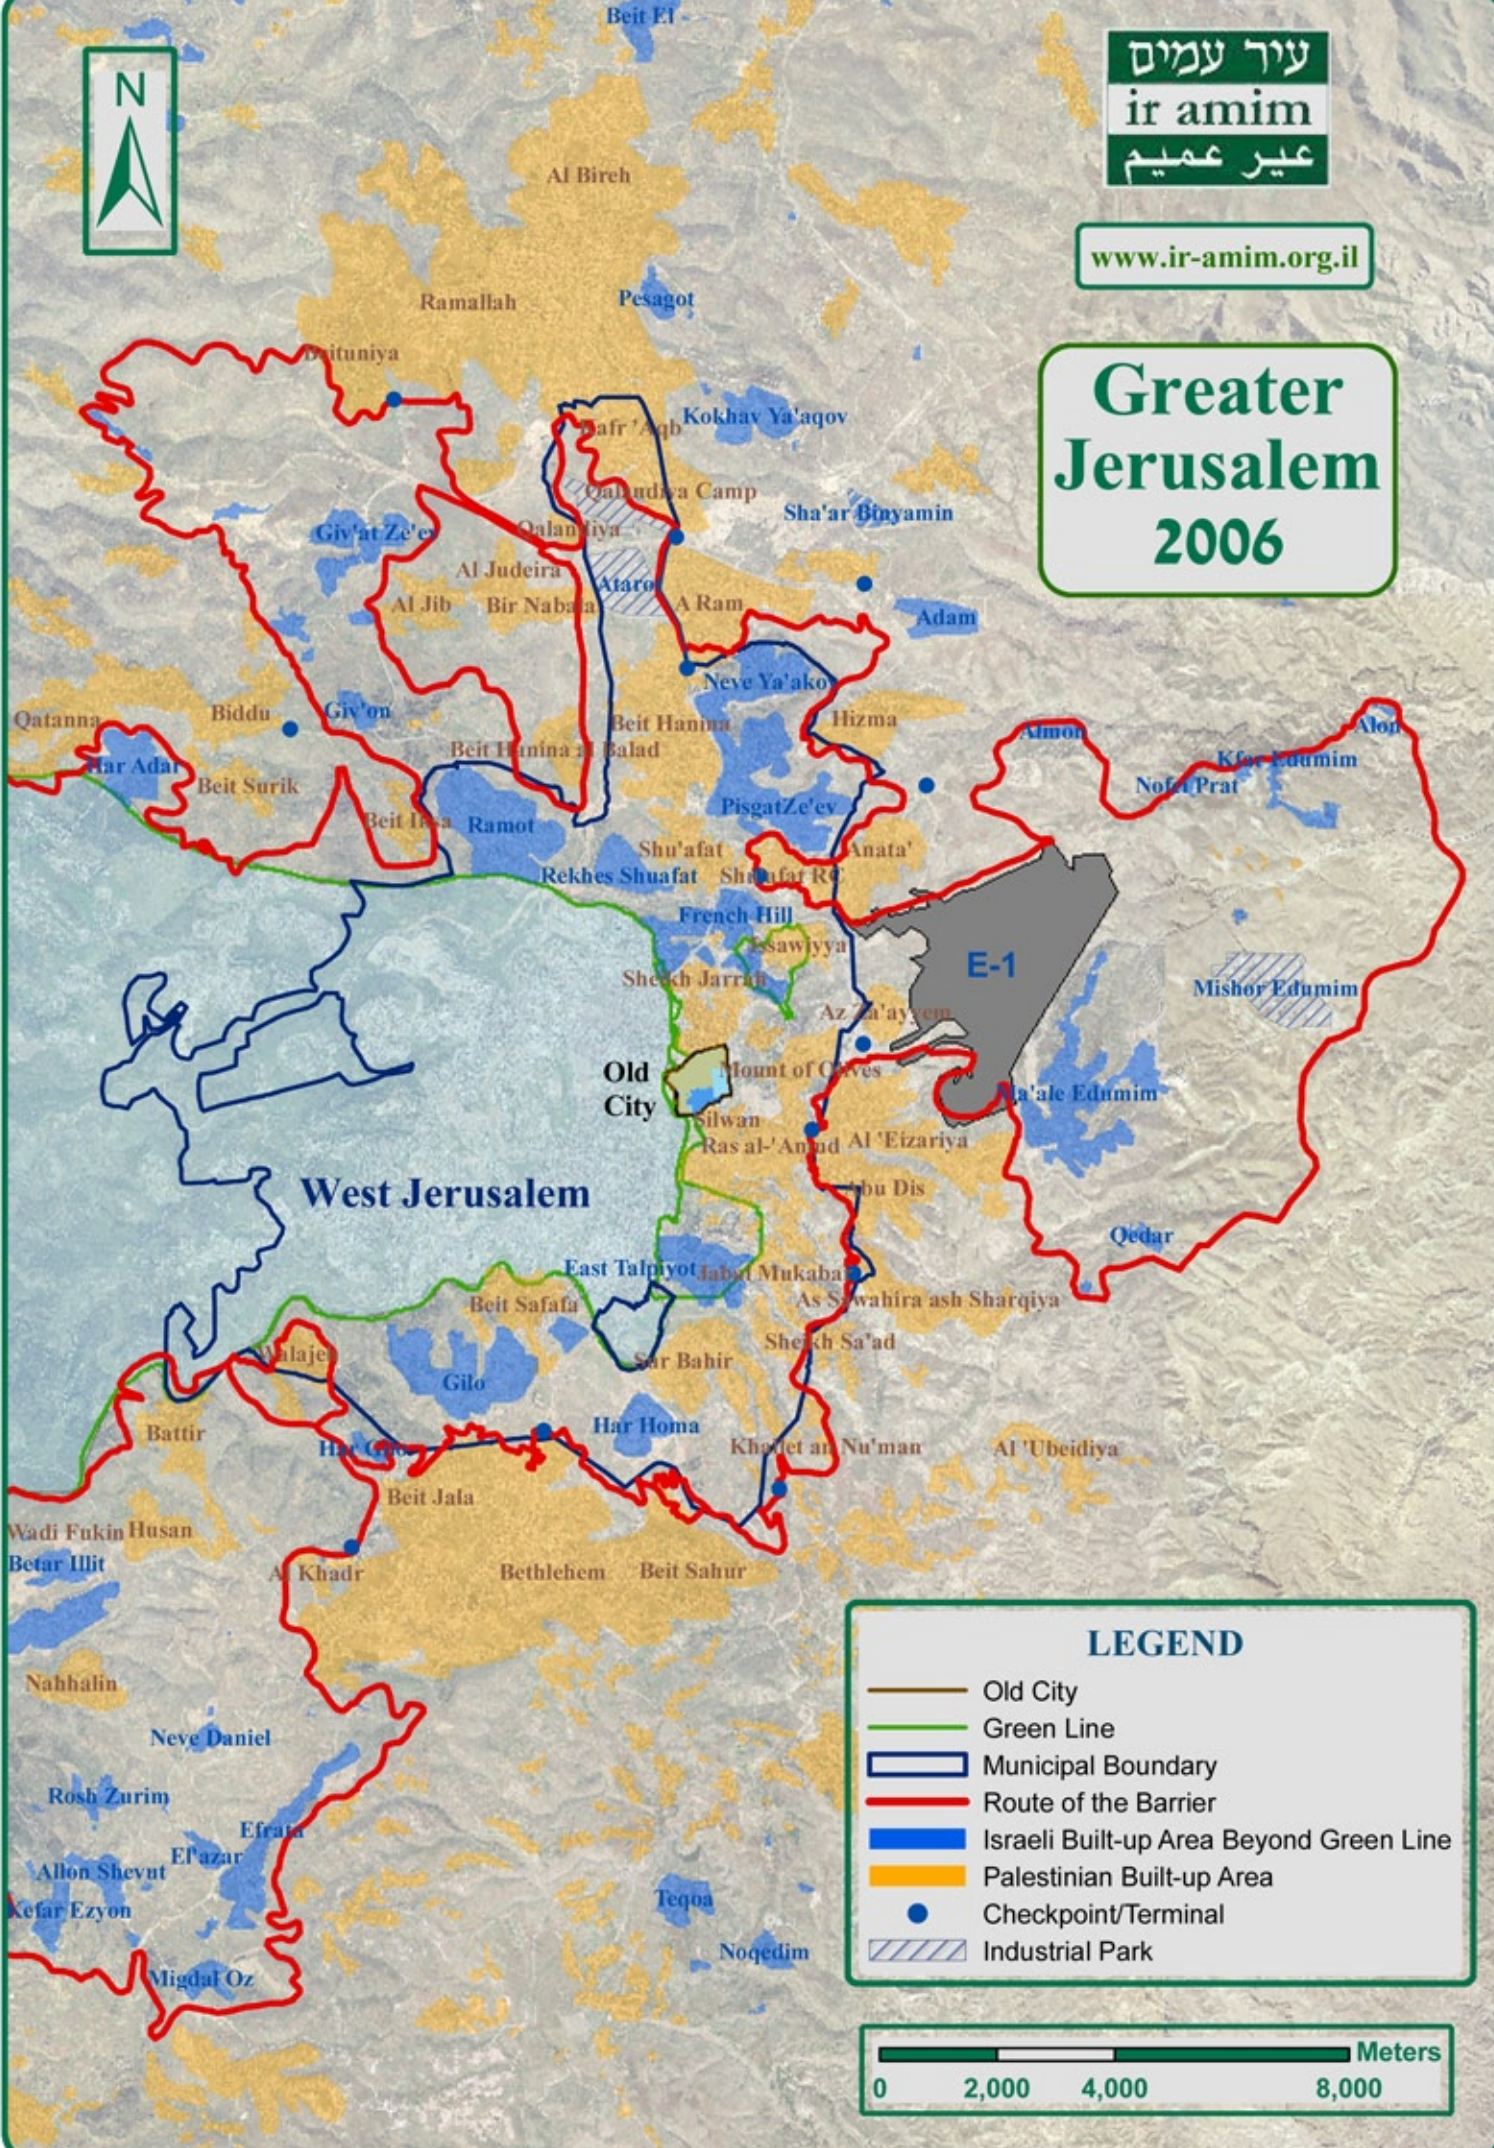

עיר עמים
ir amim
عير عميم

www.ir-amim.org.il

Greater Jerusalem 2006

LEGEND

- Old City
- Green Line
- Municipal Boundary
- Route of the Barrier
- Israeli Built-up Area Beyond Green Line
- Palestinian Built-up Area
- Checkpoint/Terminal
- Industrial Park